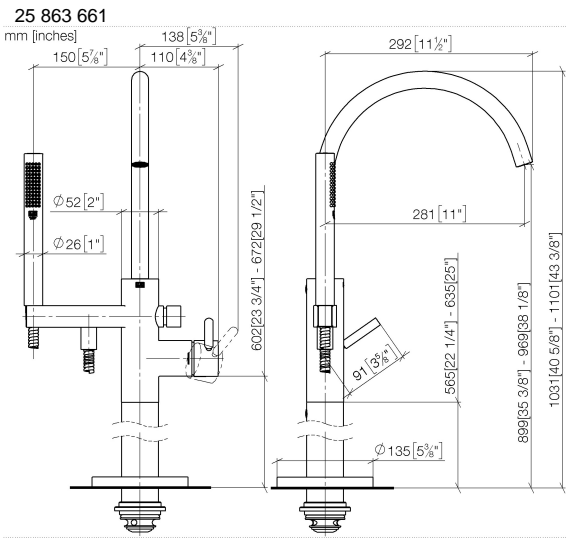

Single-lever bath mixer with stand pipe for free-standing assembly with hand shower set - Champagne (22kt Gold)

TARA

25 863 661

Fits: TARA, META

- spout: circular, air-enriched flow
- max. flow 19.5 l/min at 3 bar flow pressure
- Hand shower: COMPACT RAIN, max. flow rate 6.8 l/min (at 3 bar)
- bar-type hand shower with anti-scale system
- pivotable spout 360°
- 281mm projection
- wall bracket
- automatic bath/shower diverter
- total height 1031 - 1101 mm
- stand pipe height 565 - 635 mm
- height up to aerator 899 – 969 mm
- slide-on rosettes Ø 135 mm
- metal shower hose 1250mm with integrated anti-twist protection
- WRAS 2001027

Single-lever bath mixer with stand pipe for free-standing assembly with hand shower set - Champagne (22kt Gold)

TARA

Flow rate chart

Single-lever bath mixer with stand pipe for free-standing assembly with hand shower set - Champagne (22kt Gold)