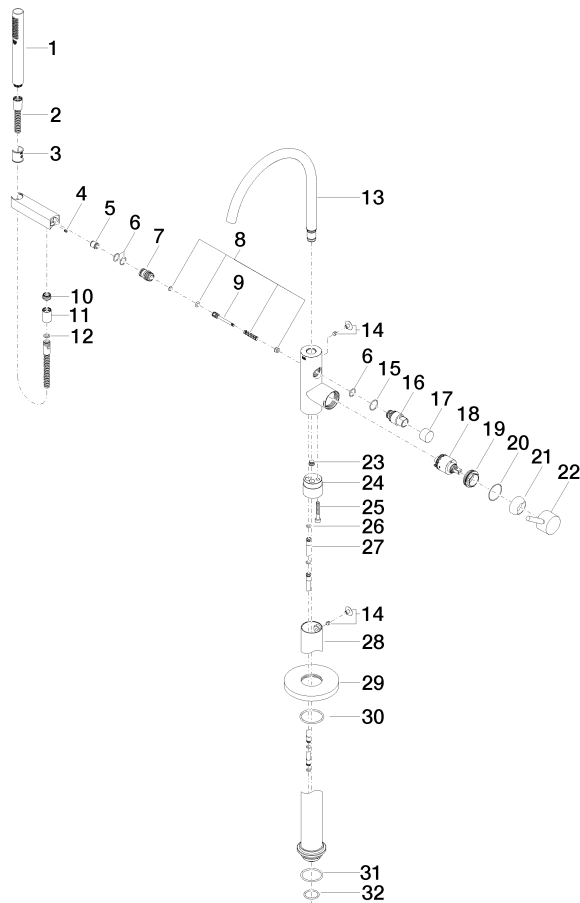

Single-lever bath mixer with stand pipe for free-standing assembly with hand shower set - Champagne (22kt Gold)

TARA

25 863 661

Parts for other finishes can be found here: [Chrome](#)

Single-lever bath mixer with stand pipe for free-standing assembly with hand shower set - Champagne (22kt Gold)

TARA

25 863 661

Spare parts list

No.	Item Number	Name	Quantity used	Delivery time
1	90 12 11 140 30-47	shower	1	30
2	90 30 02 072 00-47	Metal shower hose 1/2" x 3/8" x 1250 mm - Champagne (22kt Gold)	1	30
3	09 18 40 118 90	sleeve	1	2
4	09 31 11 058 90	pin	1	2
5	90 23 01 141 00 90	back-flow preventer	1	2
6	90 14 10 010 00 90	seal	3	2
7	09 24 03 153 20-47	nipple	1	-
Spare part can no longer be ordered, please order the replacement item				
8	90 16 02 023 00 90	spring	1	2
9	09 31 09 102 20-47	pull-rod	1	-
Spare part can no longer be ordered, please order the replacement item				
10	09 24 03 069 90	nipple	1	2
11	90 21 02 069 00-47	cover	1	30
12	90 14 20 026 00 90	seal	1	2
13	90 28 22 327 01-47	spout	1	30
14	04 31 20 036 00 90	plug	2	2
15	09 14 10 112 90	seal	1	2
16	09 21 34 081 20-47	nipple	1	30
17	09 20 88 002-47	handle	1	30
18	90 15 05 039 00 90	cartridge	1	2
19	09 24 04 298 90	nut	1	2
20	09 14 10 037 90	seal	1	2
21	09 28 30 036-47	cover	1	30
22	90 20 66 005 00-47	handle	1	30
23	04 31 20 039 11 90	plug	1	2
24	09 24 03 152 20-47	adaptor	1	-
Spare part can no longer be ordered, please order the replacement item				
25	09 30 30 111 90	screw	1	2
26	09 14 10 139 90	seal	2	2
27	04 28 22 025 00 90	connection	2	2
28	04 28 22 030 00-47	pipe	1	30
29	09 27 88 007-47	rosette	1	30
30	90 14 10 129 00 90	seal	1	2
31	09 14 10 084 90	seal	1	2
32	09 14 10 018 90	seal	1	2